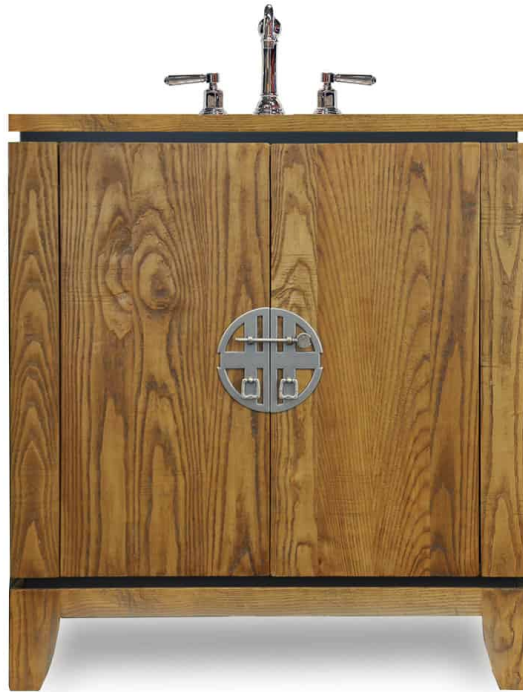

**J. Tribble**

1876 Defoor Ave NW, Bldg 2

Atlanta, GA 30318

jtribble.com | 404-846-1156

**MESA SINK BASE**

- 36" wide x 22" deep x 36" high
- Pewter and steel hardware
- This Mesa Bathroom Sink Base Cabinet is shown in solid sassafras
  - Height accommodates both drop-in and vessel sinks
  - Sink and faucet sold separately
    - Made in USA
  - JTKB-ME36CH-DOORS

*\*This piece is hand planed and/or hand carved, which can appear as slight distressing.*

**Click below to see custom sizes and variations.**