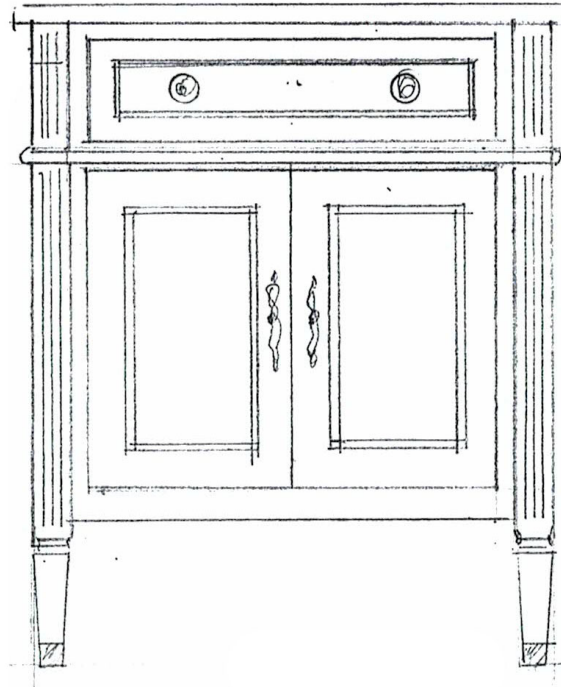

J. Tribble

1876 Defoor Ave NW, Bldg 2

Atlanta, GA 30318

jtribble.com | 404-846-1156

LOUIS XVI SINK BASE - 30" W

- 30" x 23" x 36"
- Available in any color; Example shown is 36" wide with custom hardware
 - Sink and faucet sold separately