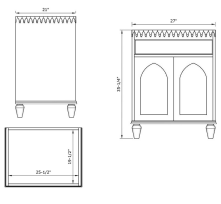

GALLERY IMAGES