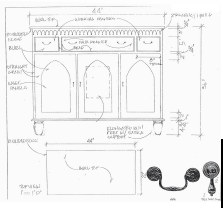

**J. Tribble**

1876 Defoor Ave NW, Bldg 2

Atlanta, GA 30318

jtribble.com | 404-846-1156

**FINCHER SINK BASE - 44" W**

- 44" x 22" x 36" (w/ 3 doors)
- Sink and faucet sold separately
- Any color available

**GALLERY IMAGES**