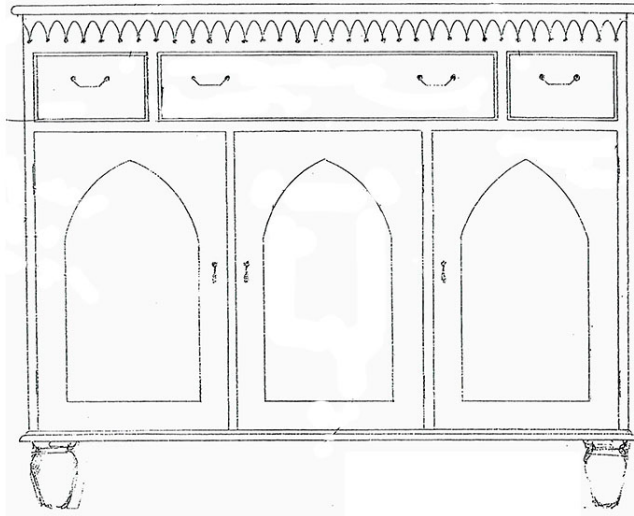

**J. Tribble**

1876 Defoor Ave NW, Bldg 2

Atlanta, GA 30318

jtribble.com | 404-846-1156

**FINCHER SINK BASE - 44" W**

- 44" x 22" x 36" (w/ 3 doors)
- Sink and faucet sold separately
- Any color available

**GALLERY IMAGES**