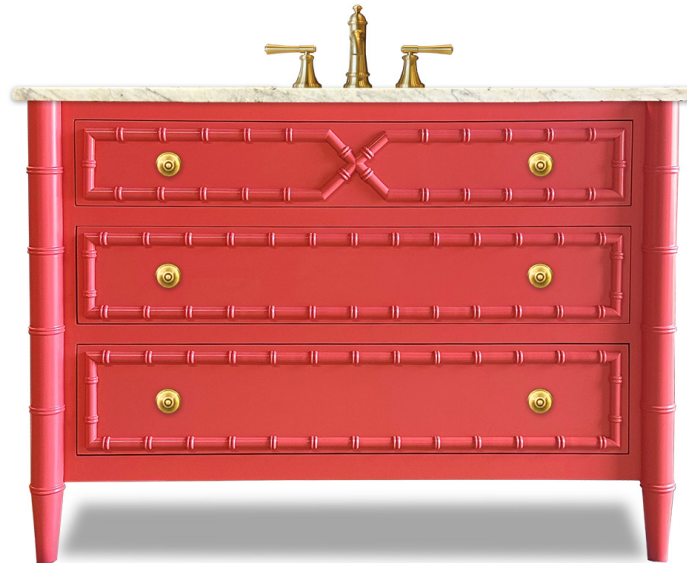

J. Tribble

1876 Defoor Ave NW, Bldg 2

Atlanta, GA 30318

jtribble.com | 404-846-1156

BRISTOL SINK BASE W/DRAWERS - 48"

- 48" wide x 23" deep x 36" high
- Shown in Bird of Paradise; available in any of our cottage collection finishes
 - Distressed brass, bronze or pewter hardware
 - Sink and faucet sold separately
 - [See all Cottage Collection Finishes here](#)
 - Starting at \$4,450
 - JTKB-BR48PG-DRAWERS
 - [See the Bristol Gallery Here](#)