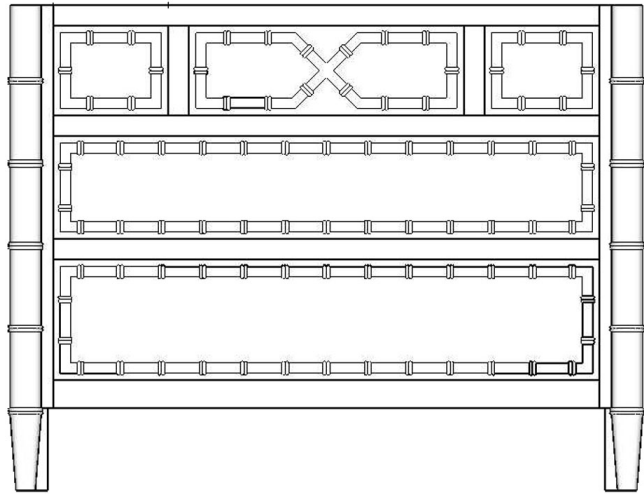

J. Tribble

1876 Defoor Ave NW, Bldg 2

Atlanta, GA 30318

jtribble.com | 404-846-1156

BRISTOL SINK BASE W/DRAWERS - 48" W

- 48" wide x 23" deep x 36" high
 - two drawers
- Sink and faucet sold separately
- Ready to paint; [See our gallery for color inspiration](#)