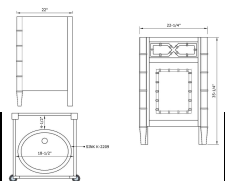

GALLERY IMAGES

J. Tribble

Atlanta's Leading Designer and Builder of Custom Sink Bases