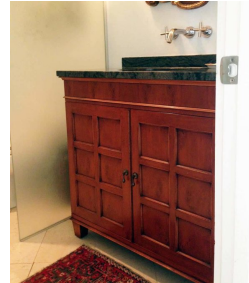

GALLERY IMAGES