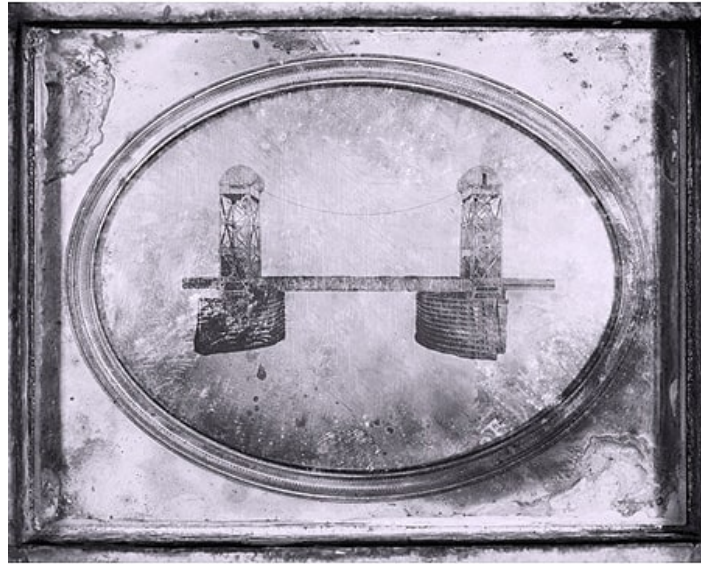

J. Tribble

1876 Defoor Ave NW, Bldg 2

Atlanta, GA 30318

jtribble.com | 404-846-1156

DRAWBRIDGE

- Concordia Parish, Louisiana
- Archival pigment prints coated with layers of varnish and mounted under glass.
 - 30" wide x 24" high (unframed)
 - 39.5" wide x 45.5" high (framed)